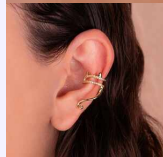

SET EAR CUFF GATO + TOPITO REF: E353

Material: Cover gold y micro circones

SKU: E353

Precio: $21,600