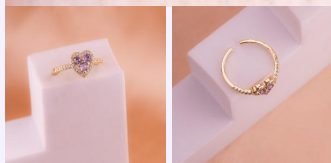

ANILLO CORAZÓN LILA REF: A463
Material: Cover gold y micro cirrones
SKU:A463