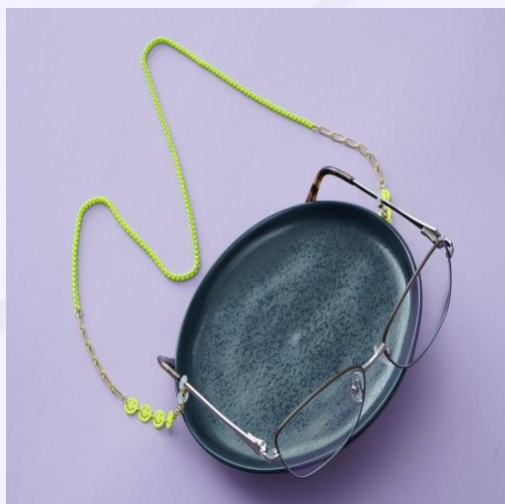

CADENA GAFAS VERDE NEÓN REF: C822
Material: Cover Gold
SKU:C822